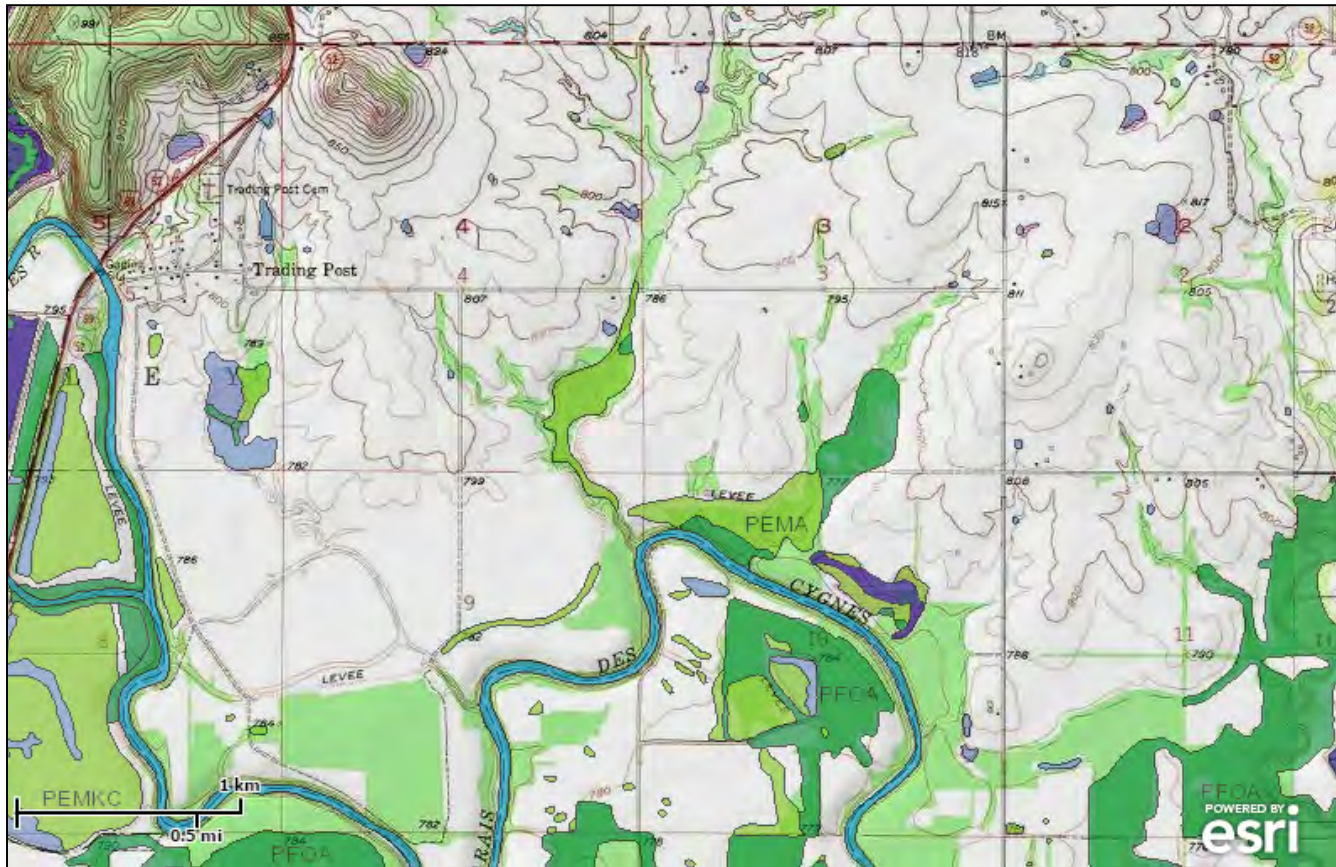

U.S. Fish and Wildlife Service National Wetlands Inventory

S Trading Post
Topo KS

May 2, 2015

Wetlands

- Freshwater Emergent
- Freshwater Forested/Shrub
- Estuarine and Marine Deepwater
- Estuarine and Marine
- Freshwater Pond
- Lake
- Riverine
- Other

This map is for general reference only. The US Fish and Wildlife Service is not responsible for the accuracy or currentness of the base data shown on this map. All wetlands related data should be used in accordance with the layer metadata found on the Wetlands Mapper web site.