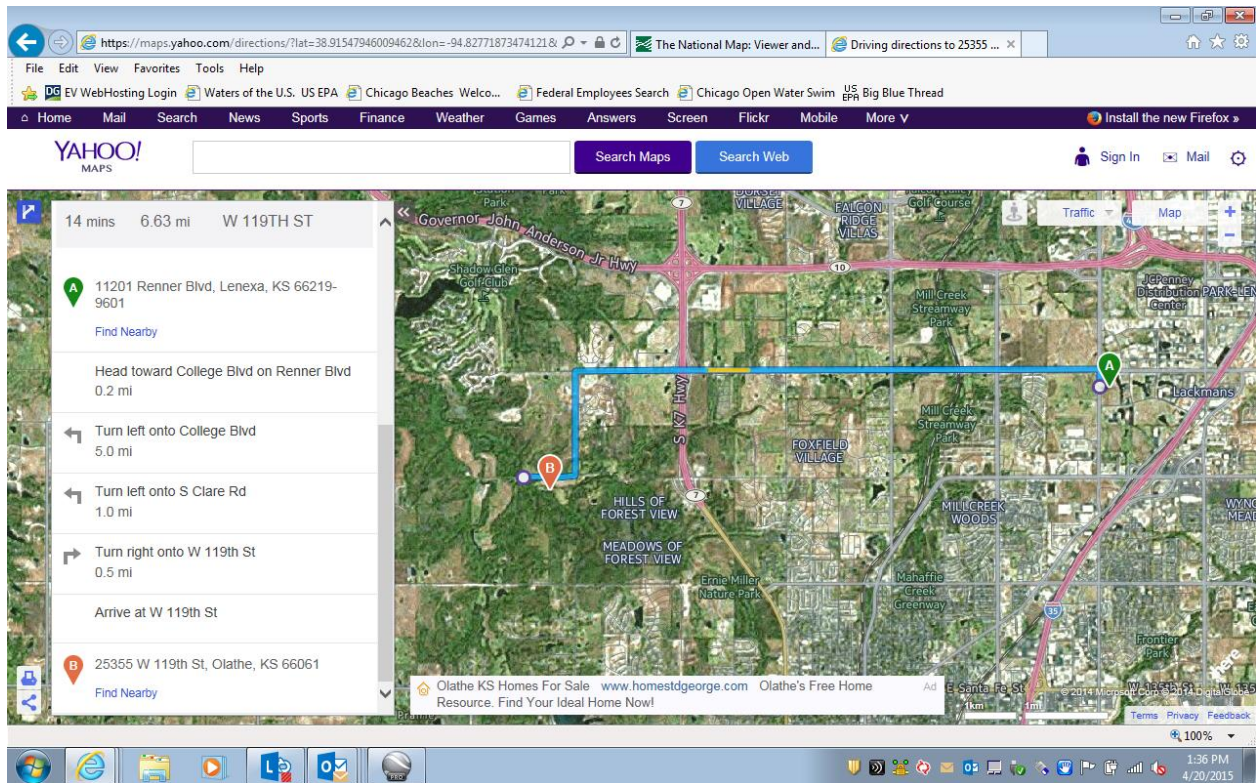

Directions to the Cedar Niles Creek Future Park Site
Day 3-Thursday, May 7, 2015
Time: 0800-1700

Location: 25355 W. 119th St, Olathe, KS
Total Estimated Driving Time: 14 min

Directions:

1. From the Regional Office (11201 Renner Blvd, Lenexa, KS) go north on Renner Blvd.
2. Turn Left onto College Blvd and drive for 5 miles
3. Turn Left onto S. Clare Rd and drive for 1 mile
4. Turn Right onto W. 119th St. and drive for 0.5 miles
5. 25355 W. 119th St. will be on the south side of the road.

Parking: W. 119th St is a narrow 2-lane road, so please park safely off to the side of the road hopefully without getting stuck and without blocking traffic.

Aerial Photograph of the Site: